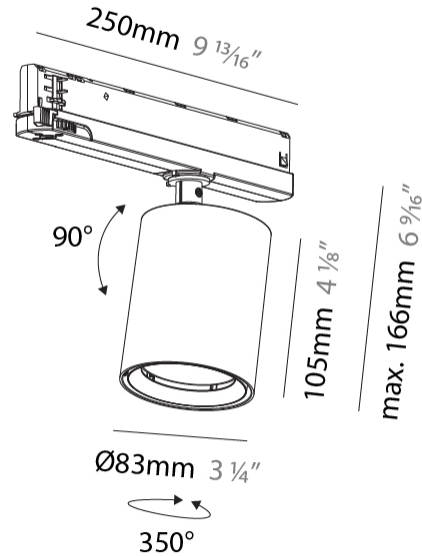

GENERAL

Series: Centriq
Subseries: Centriq In
Brand: Prolicht
Division: Architectural
Mounting Type: Track
Mounting Location: Ceiling
Subcategory: Spots

PHYSICAL

Shape: Cylinder
Diameter (mm): 83
Diameter (in): 3 1/4
Length (mm): 250
Length (in): 9 13/16
Height (mm): 166
Height (in): 6 9/16
Light Distribution: Adjustable / Direct
Weight (kg): 0.6
Fixture Finish: SSR / BKV / CWI / CRY / HAB / UFT / ITA / RUA / FTG / MYG / LOD / PUS / FRO / FUP / KIA / POP / BLS / SPG / MEY / GOH / GUM / CHC / COM / ABZ / JAG / OBR / MOS / ROR
Holder Finish: WHI / BLK
Accent Finish: SSR / BKV / CWI / CRY / HAB / LAG / UFT / ITA / RUA / RUR / MIC / FTG / MYG / TWT / LOD / PUS / FRO / FUP / KIA / POP / BLS / SPG / MEY / GOH / GUM / CHC / COM / ABZ / JAG
Fixture Material: Aluminum

ELECTRICAL

Lamp Type: LED (Zhaga Standard)
Input Wattage (W): 26
Total Output Wattage (W): 23.7
Dimming: Non-Dimmable / 0-10V Dimming
Driver Included: Yes
Driver Location: Integrated
Driver Type: Constant Current - 120Vac
Driver Class: Class 2
Input Voltage (V): 120

LED

Number of LEDs: 1
Color Temperature (°K): 2700 / 3000 / 3500 / 4000
Max. Delivered Lumen (lm): 1975 / 2056 / 2145 / 2245
Nominal Lumen (lm): 2429 / 2529 / 2638 / 2761
CRI: >90 CRI
Lamp Life (hrs): 50000

OPTICAL

Optic°: 12
Adjustability: Rotational 360°; Tilt 90° (±45°)

RATINGS AND CERTIFICATIONS

Certified By: Certified for North American Standards
IP rating: IP20